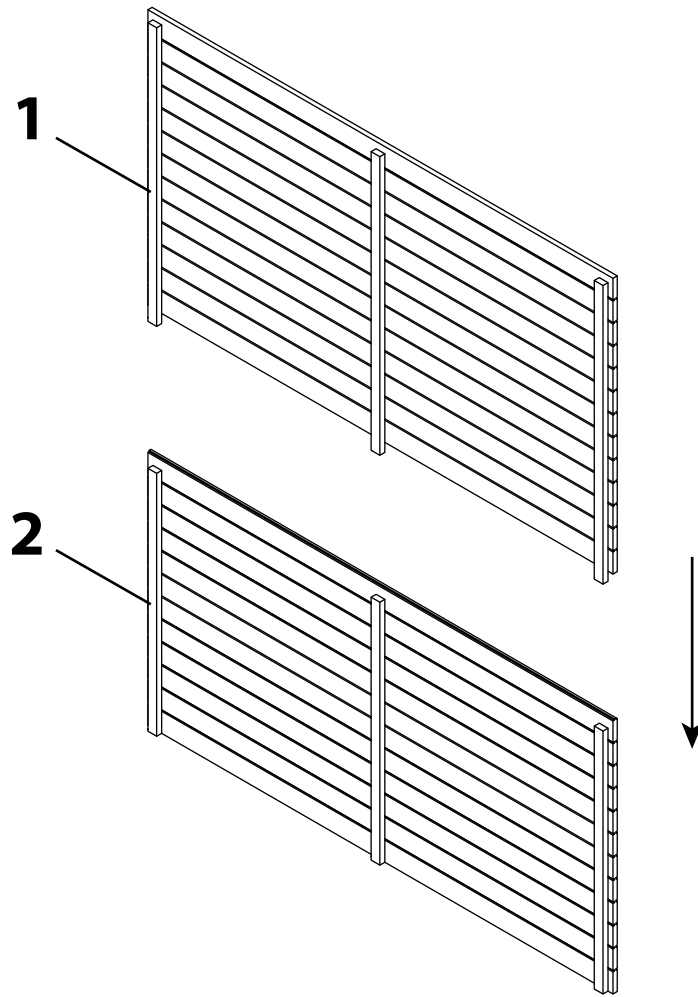

SAVONA

jardipolys
jardipolys.com

Armoire murale

Réf 0100072

1		1865x1062x37 mm	x1	11		1700x670x50 mm	x1
2		1865x950x37 mm	x1	12		2000x1000x35 mm	x1
3		1980/1840x 800x37 mm	x1	13		2000x1000x2 mm	x1
4		1980/1840x 800x37 mm	x1	A		Ø4x45 mm	x34
5		1865x220x37 mm	x1	B		Ø4x30 mm	x14
6		1800x285x57 mm	x1	C		Ø4x16 mm	x12
7		1800x285x57 mm	x1			Ø 4	
8		1750x50x20 mm	x1				
9		400x60x20 mm	x4				
10		1700x635x50 mm	x1				

1.

2.

3.

4.