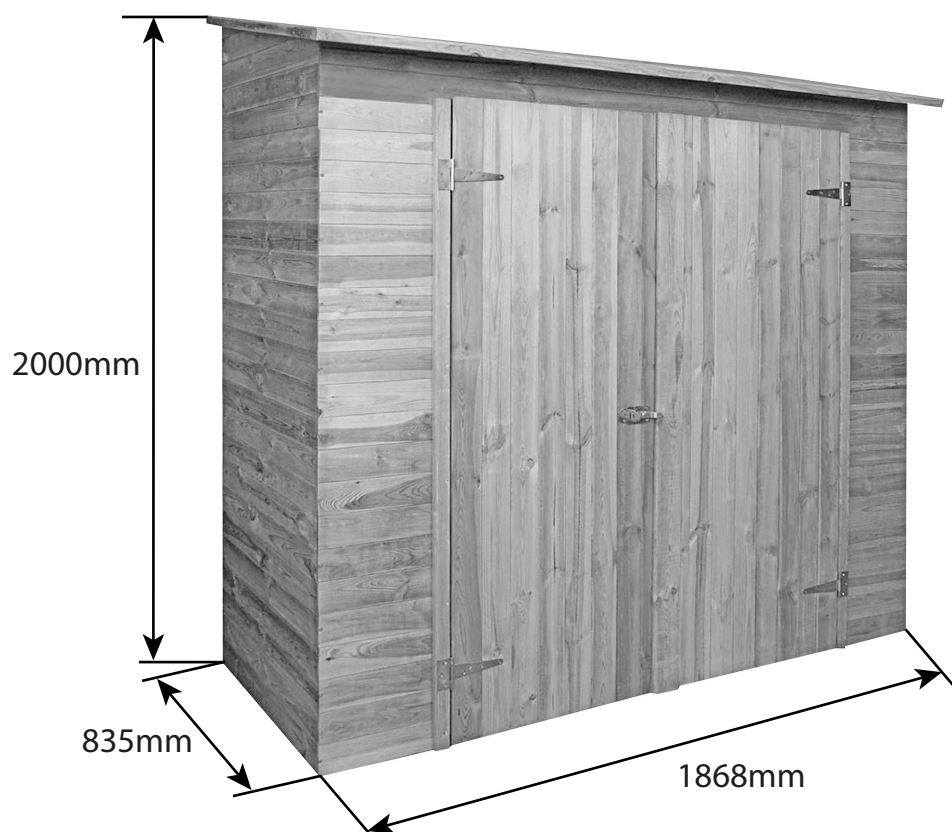

SAVONA

jardipolys
jardipolys.com

Armoire murale

Réf 0100072

1		1865x1062x37 mm	x1	11		1700x670x50 mm	x1
2		1865x950x37 mm	x1	12		2000x1000x35 mm	x1
3		1980/1840x 800x37 mm	x1	13		2000x1000x2 mm	x1
4		1980/1840x 800x37 mm	x1	A		Ø4x45 mm	x34
5		1865x220x37 mm	x1	B		Ø4x30 mm	x14
6		1800x285x57 mm	x1	C		Ø4x16 mm	x12
7		1800x285x57 mm	x1			Ø 4	
8		1750x50x20 mm	x1				
9		400x60x20 mm	x4				
10		1700x635x50 mm	x1				

1.

2.

3.

4.