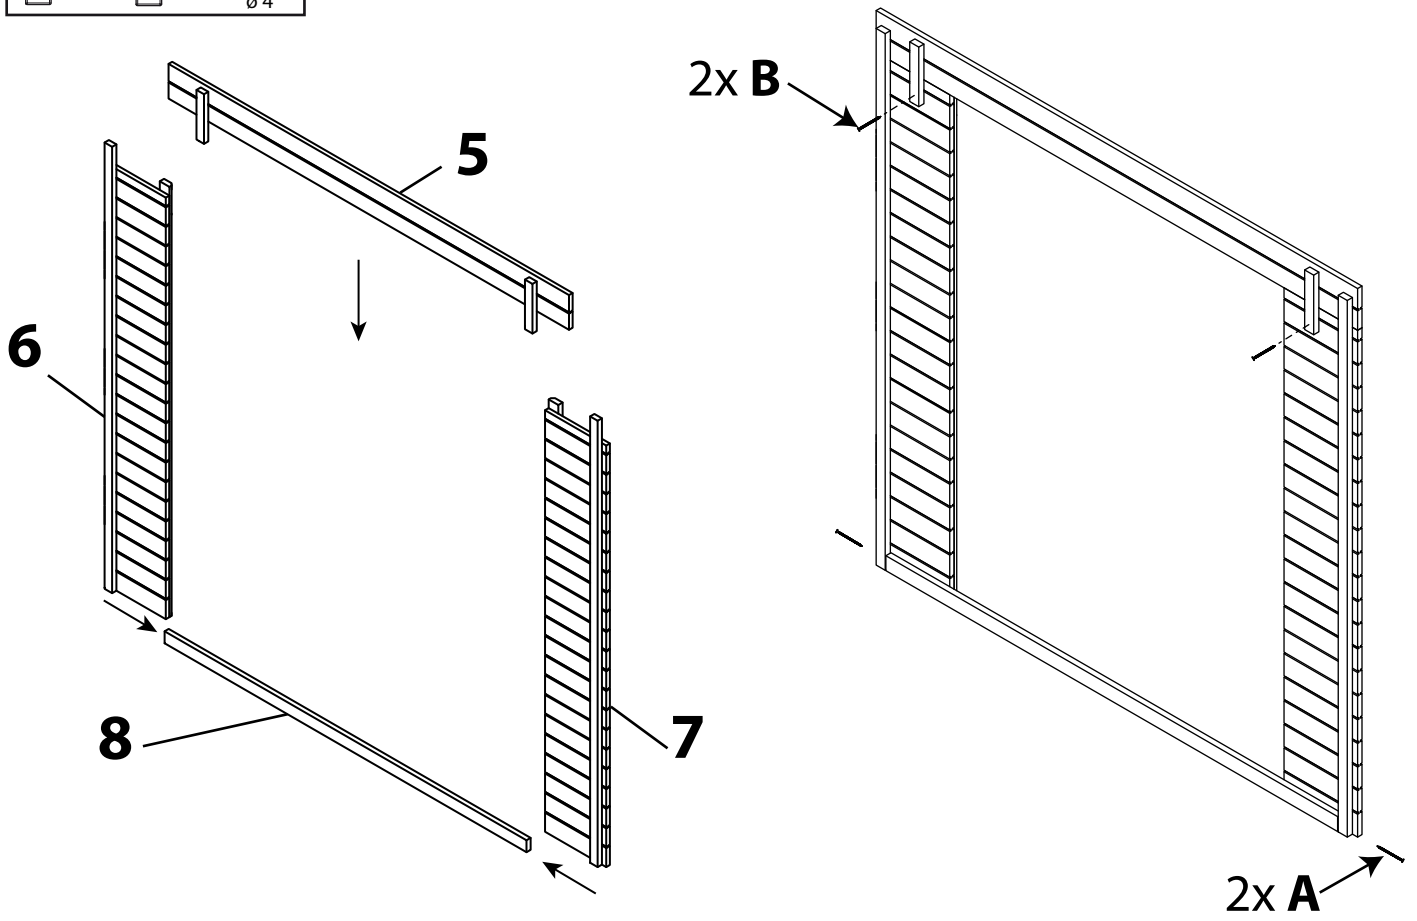

SAVONA

jardipolys
jardipolys.com

Armoire murale

Réf 0100072

1		1865x1062x37 mm	x1	11		1700x670x50 mm	x1
2		1865x950x37 mm	x1	12		2000x1000x35 mm	x1
3		1980/1840x 800x37 mm	x1	13		2000x1000x2 mm	x1
4		1980/1840x 800x37 mm	x1	A		Ø4x45 mm	x34
5		1865x220x37 mm	x1	B		Ø4x30 mm	x14
6		1800x285x57 mm	x1	C		Ø4x16 mm	x12
7		1800x285x57 mm	x1			Ø 4	
8		1750x50x20 mm	x1				
9		400x60x20 mm	x4				
10		1700x635x50 mm	x1				

1.

2.

3.

4.