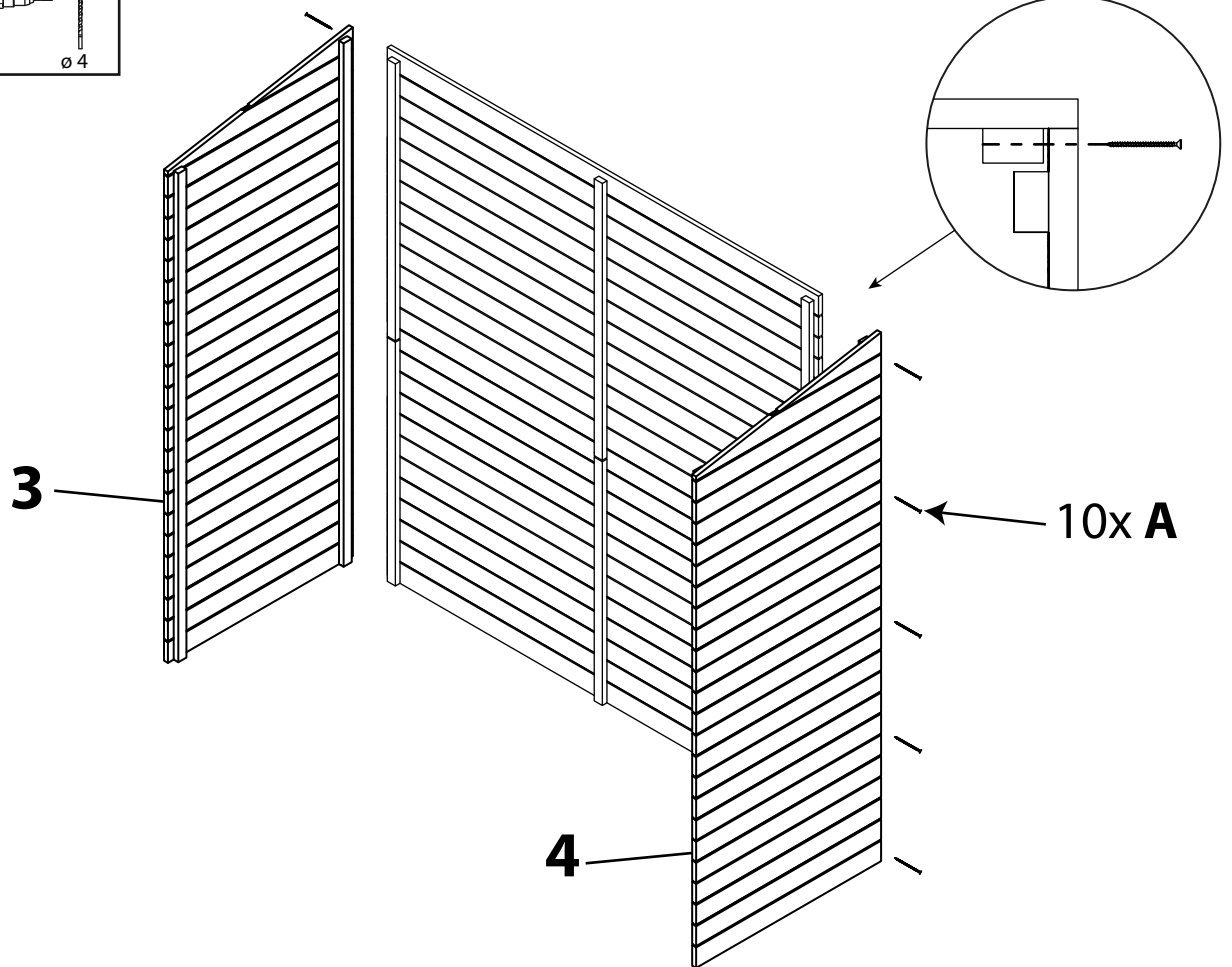

SAVONA

jardipolys
jardipolys.com

Armoire murale

Réf 0100072

1		1865x1062x37 mm	x1	11		1700x670x50 mm	x1
2		1865x950x37 mm	x1	12		2000x1000x35 mm	x1
3		1980/1840x 800x37 mm	x1	13		2000x1000x2 mm	x1
4		1980/1840x 800x37 mm	x1	A		Ø4x45 mm	x34
5		1865x220x37 mm	x1	B		Ø4x30 mm	x14
6		1800x285x57 mm	x1	C		Ø4x16 mm	x12
7		1800x285x57 mm	x1			Ø 4	
8		1750x50x20 mm	x1				
9		400x60x20 mm	x4				
10		1700x635x50 mm	x1				

1.

2.

3.

4.