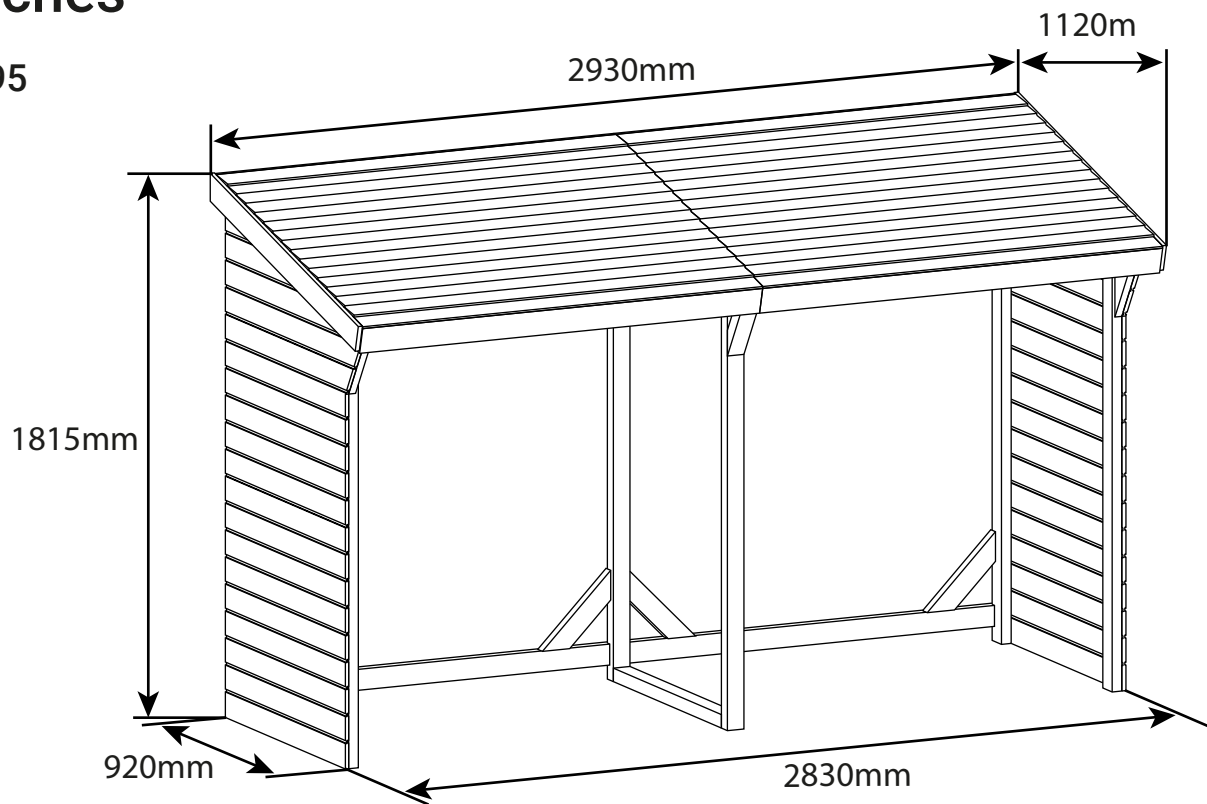

MONTREAL

jardipolys
jardipolys.com

Abri-bûches

Réf 0100195

1		1800x1062x60 mm	x1
2		1800x1062x50 mm	x1
3		1800x1062x50 mm	x1
4		1395x70x35 mm	x4
5		1450x1140x57 mm	x1

6		1450x1140x57 mm	x1
7		350x70x35 mm	x8
8		1150x90x15 mm	x2
9		1450x90x15 mm	x4

A		Ø4x55 mm	x34
B		Ø4.5x70 mm	x28