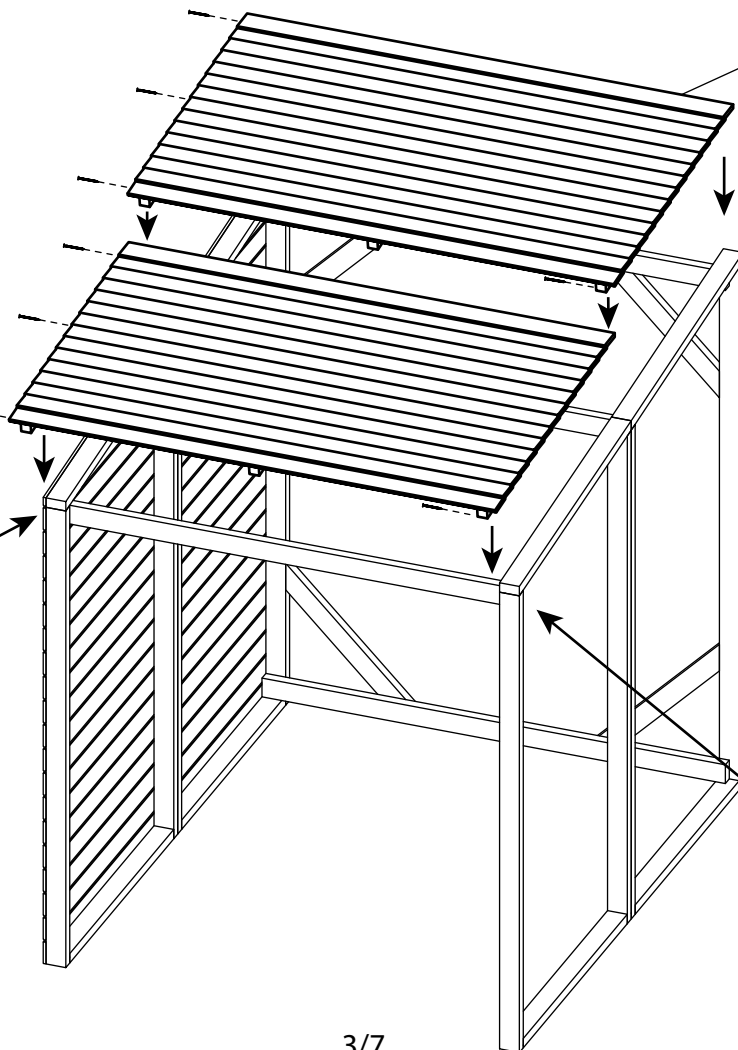

XXL

jardipolys
jardipolys.com

Abri-bûches

Réf 0100201

1		1740/1860x1000x80	x2
2		1860/1990x1000x80	x2
3		1860/1740x1000x80	x1
4		1990/1860x1000x80	x1
5		1990/1860x1000x80	x1
6		1860/1740x1000x80	x1
7		1640x68x35	x8

8		1720x1078x69	x6
9		1720x68x35	x4
10		1720x45x16	x3
11		1720x90x16	x3
12		1120x16x90	x2
13		1120/1100x90x16	x2
14		700x68x35	x12
A		Ø4x55	x150

3.

4x 14

8x A

4.

12x A

2x 8

9.