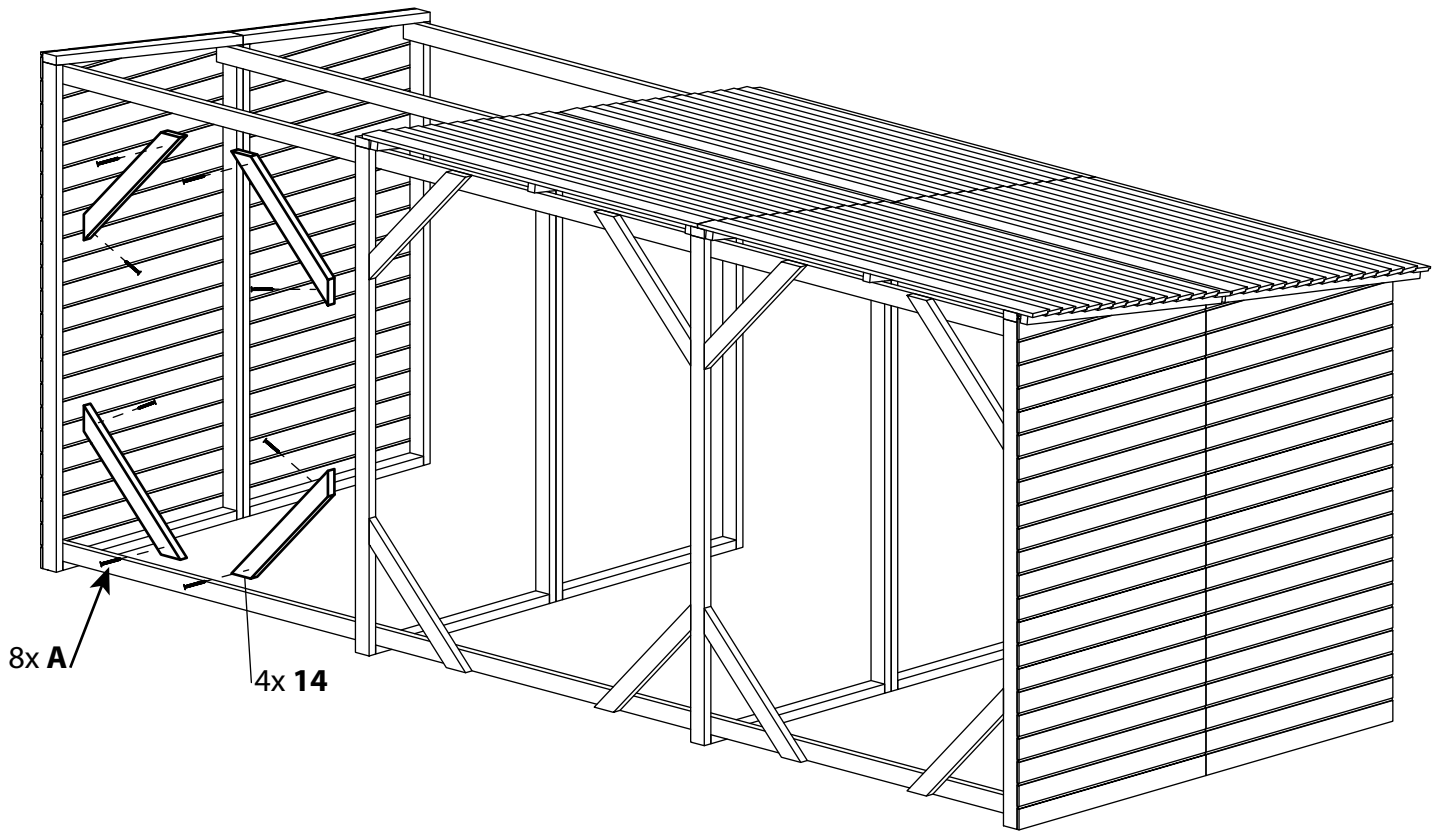

XXL

jardipolys
jardipolys.com

Abri-bûches

Réf 0100201

1		1740/1860x1000x80	x2
2		1860/1990x1000x80	x2
3		1860/1740x1000x80	x1
4		1990/1860x1000x80	x1
5		1990/1860x1000x80	x1
6		1860/1740x1000x80	x1
7		1640x68x35	x8

8		1720x1078x69	x6
9		1720x68x35	x4
10		1720x45x16	x3
11		1720x90x16	x3
12		1120x16x90	x2
13		1120/1100x90x16	x2
14		700x68x35	x12
A		Ø4x55	x150

3.

4x 14

8x A

4.

12x A

2x 8

9.