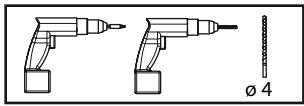

XXL

jardipolys
jardipolys.com

Abri-bûches

Réf 0100201

1		1740/1860x1000x80	x2
2		1860/1990x1000x80	x2
3		1860/1740x1000x80	x1
4		1990/1860x1000x80	x1
5		1990/1860x1000x80	x1
6		1860/1740x1000x80	x1
7		1640x68x35	x8

8		1720x1078x69	x6
9		1720x68x35	x4
10		1720x45x16	x3
11		1720x90x16	x3
12		1120x16x90	x2
13		1120/1100x90x16	x2
14		700x68x35	x12
A		Ø4x55	x150

3.

4x 14

8x A

4.

12x A

2x 8

9.