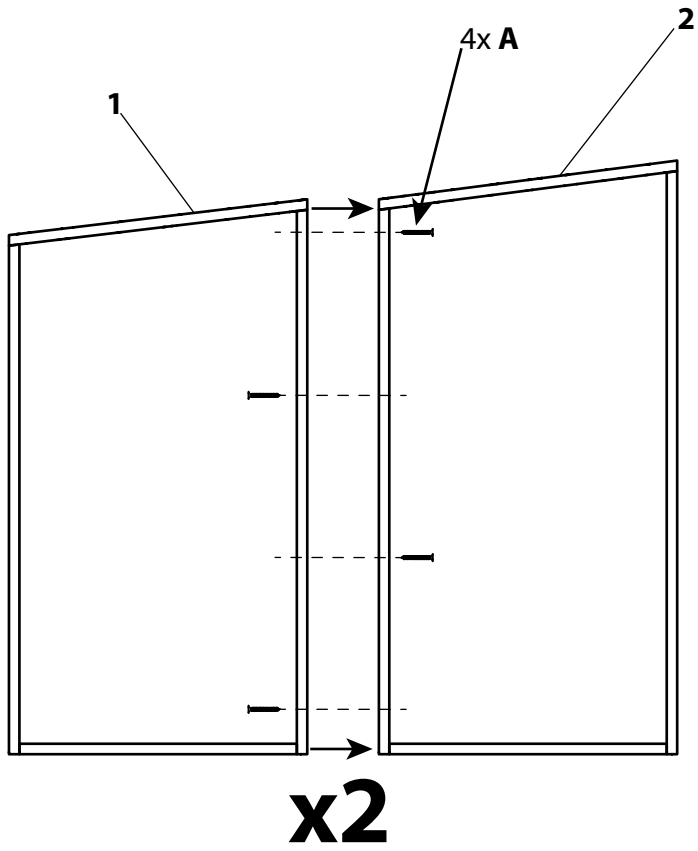

XXL

jardipolys
jardipolys.com

Abri-bûches

Réf 0100201

1		1740/1860x1000x80	x2
2		1860/1990x1000x80	x2
3		1860/1740x1000x80	x1
4		1990/1860x1000x80	x1
5		1990/1860x1000x80	x1
6		1860/1740x1000x80	x1
7		1640x68x35	x8

8		1720x1078x69	x6
9		1720x68x35	x4
10		1720x45x16	x3
11		1720x90x16	x3
12		1120x16x90	x2
13		1120/1100x90x16	x2
14		700x68x35	x12
A		Ø4x55	x150

3.

4x 14

8x A

4.

12x A

2x 8

9.