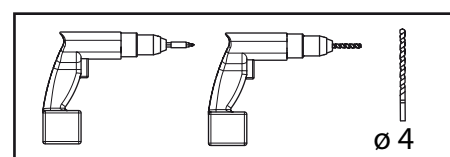

XXL

jardipolys
jardipolys.com

Abri-bûches

Réf 0100201

1		1740/1860x1000x80	x2
2		1860/1990x1000x80	x2
3		1860/1740x1000x80	x1
4		1990/1860x1000x80	x1
5		1990/1860x1000x80	x1
6		1860/1740x1000x80	x1
7		1640x68x35	x8

8		1720x1078x69	x6
9		1720x68x35	x4
10		1720x45x16	x3
11		1720x90x16	x3
12		1120x16x90	x2
13		1120/1100x90x16	x2
14		700x68x35	x12
A		Ø4x55	x150

3.

4x 14

8x A

4.

12x A

2x 8

9.