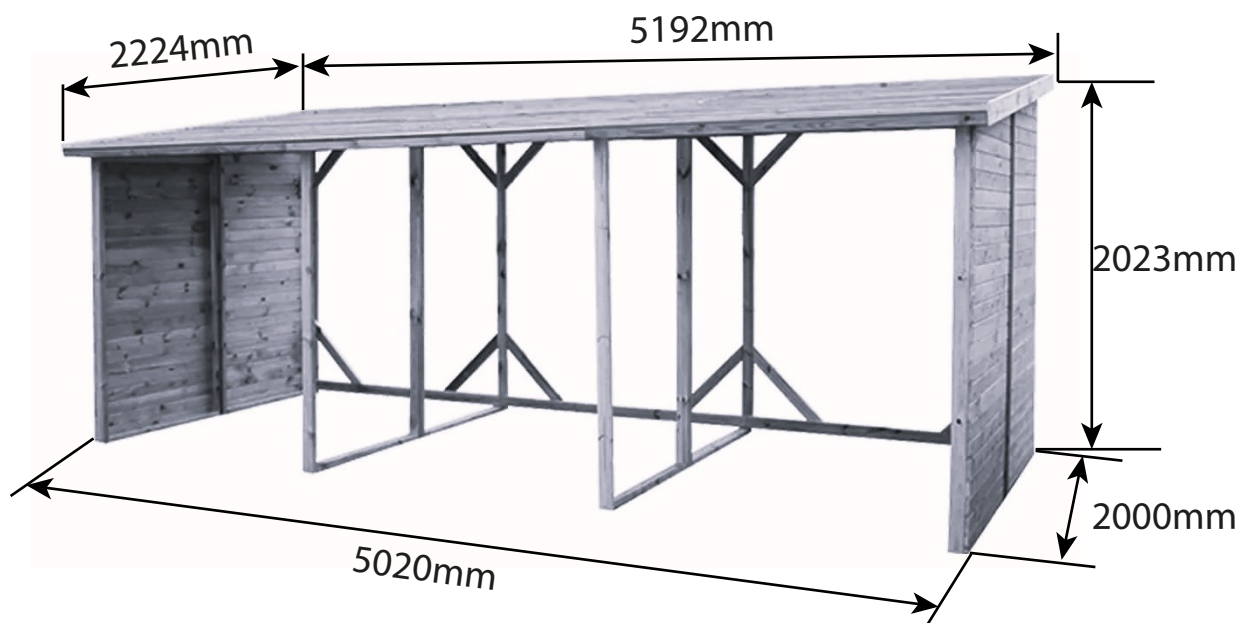

XXL

jardipolys
jardipolys.com

Abri-bûches

Réf 0100201

1		1740/1860x1000x80	x2
2		1860/1990x1000x80	x2
3		1860/1740x1000x80	x1
4		1990/1860x1000x80	x1
5		1990/1860x1000x80	x1
6		1860/1740x1000x80	x1
7		1640x68x35	x8

8		1720x1078x69	x6
9		1720x68x35	x4
10		1720x45x16	x3
11		1720x90x16	x3
12		1120x16x90	x2
13		1120/1100x90x16	x2
14		700x68x35	x12
A		Ø4x55	x150

3.

4x 14

8x A

4.

12x A

2x 8

9.