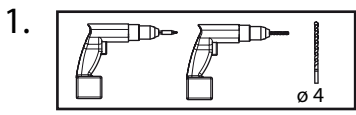

XXL

jardipolys
jardipolys.com

Abri-bûches

Réf 0100201

1		1740/1860x1000x80	x2
2		1860/1990x1000x80	x2
3		1860/1740x1000x80	x1
4		1990/1860x1000x80	x1
5		1990/1860x1000x80	x1
6		1860/1740x1000x80	x1
7		1640x68x35	x8

8		1720x1078x69	x6
9		1720x68x35	x4
10		1720x45x16	x3
11		1720x90x16	x3
12		1120x16x90	x2
13		1120/1100x90x16	x2
14		700x68x35	x12
A		Ø4x55	x150

3.

4x 14

8x A

4.

12x A

2x 8

9.