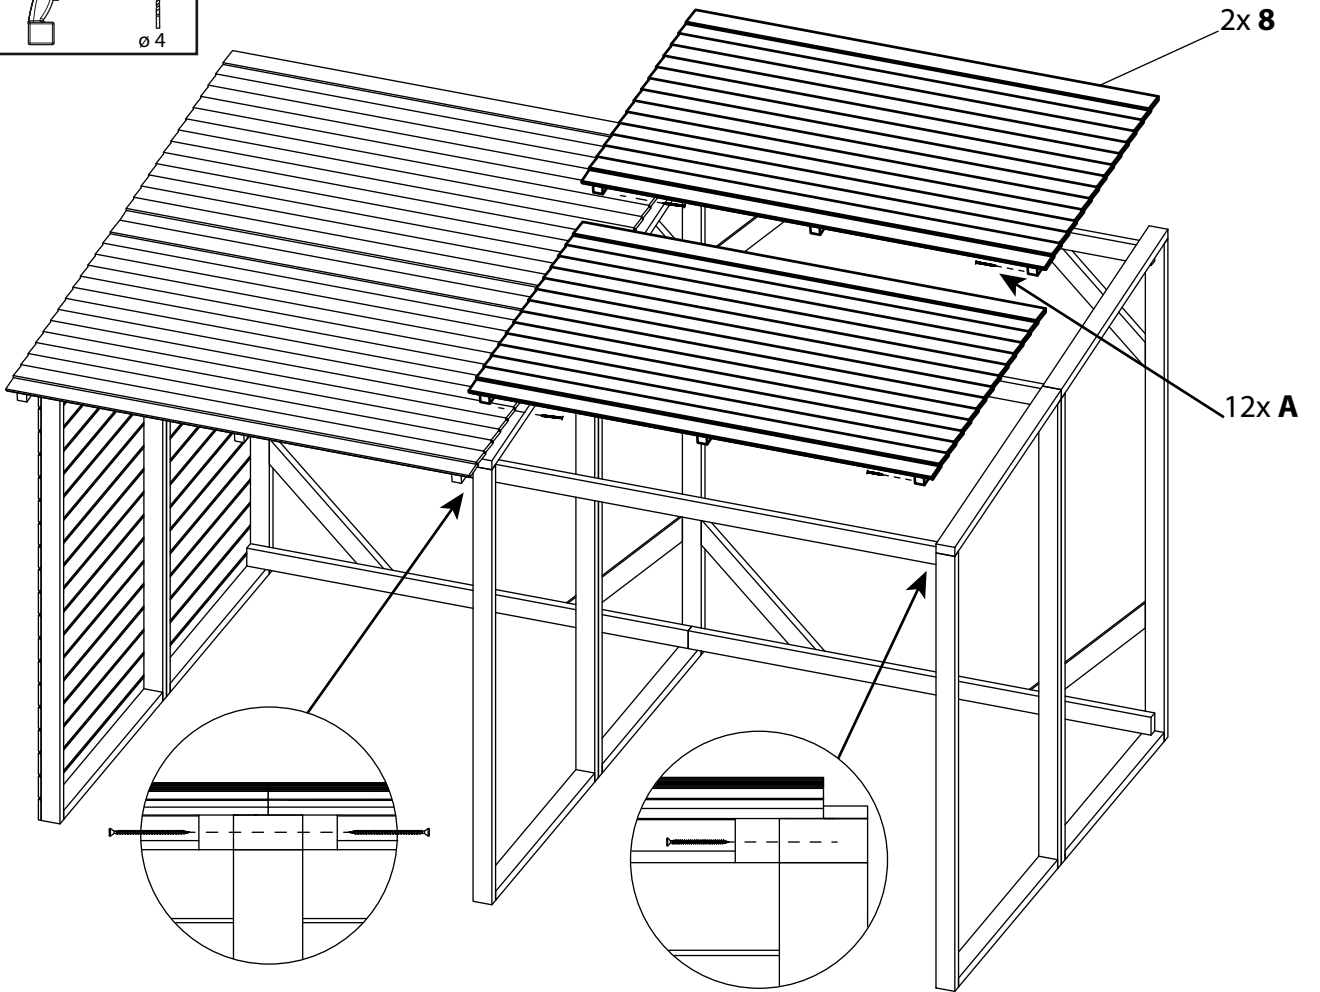

XXL

jardipolys
jardipolys.com

Abri-bûches

Réf 0100201

1		1740/1860x1000x80	x2
2		1860/1990x1000x80	x2
3		1860/1740x1000x80	x1
4		1990/1860x1000x80	x1
5		1990/1860x1000x80	x1
6		1860/1740x1000x80	x1
7		1640x68x35	x8

8		1720x1078x69	x6
9		1720x68x35	x4
10		1720x45x16	x3
11		1720x90x16	x3
12		1120x16x90	x2
13		1120/1100x90x16	x2
14		700x68x35	x12
A		Ø4x55	x150

3.

4x 14

8x A

4.

12x A

2x 8

9.