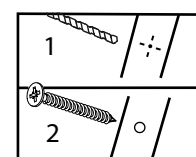

XXL

jardipolys
jardipolys.com

Abri-bûches

Réf 0100201

1		1740/1860x1000x80	x2
2		1860/1990x1000x80	x2
3		1860/1740x1000x80	x1
4		1990/1860x1000x80	x1
5		1990/1860x1000x80	x1
6		1860/1740x1000x80	x1
7		1640x68x35	x8

8		1720x1078x69	x6
9		1720x68x35	x4
10		1720x45x16	x3
11		1720x90x16	x3
12		1120x16x90	x2
13		1120/1100x90x16	x2
14		700x68x35	x12
A		Ø4x55	x150

3.

4x 14

8x A

4.

12x A

2x 8

9.