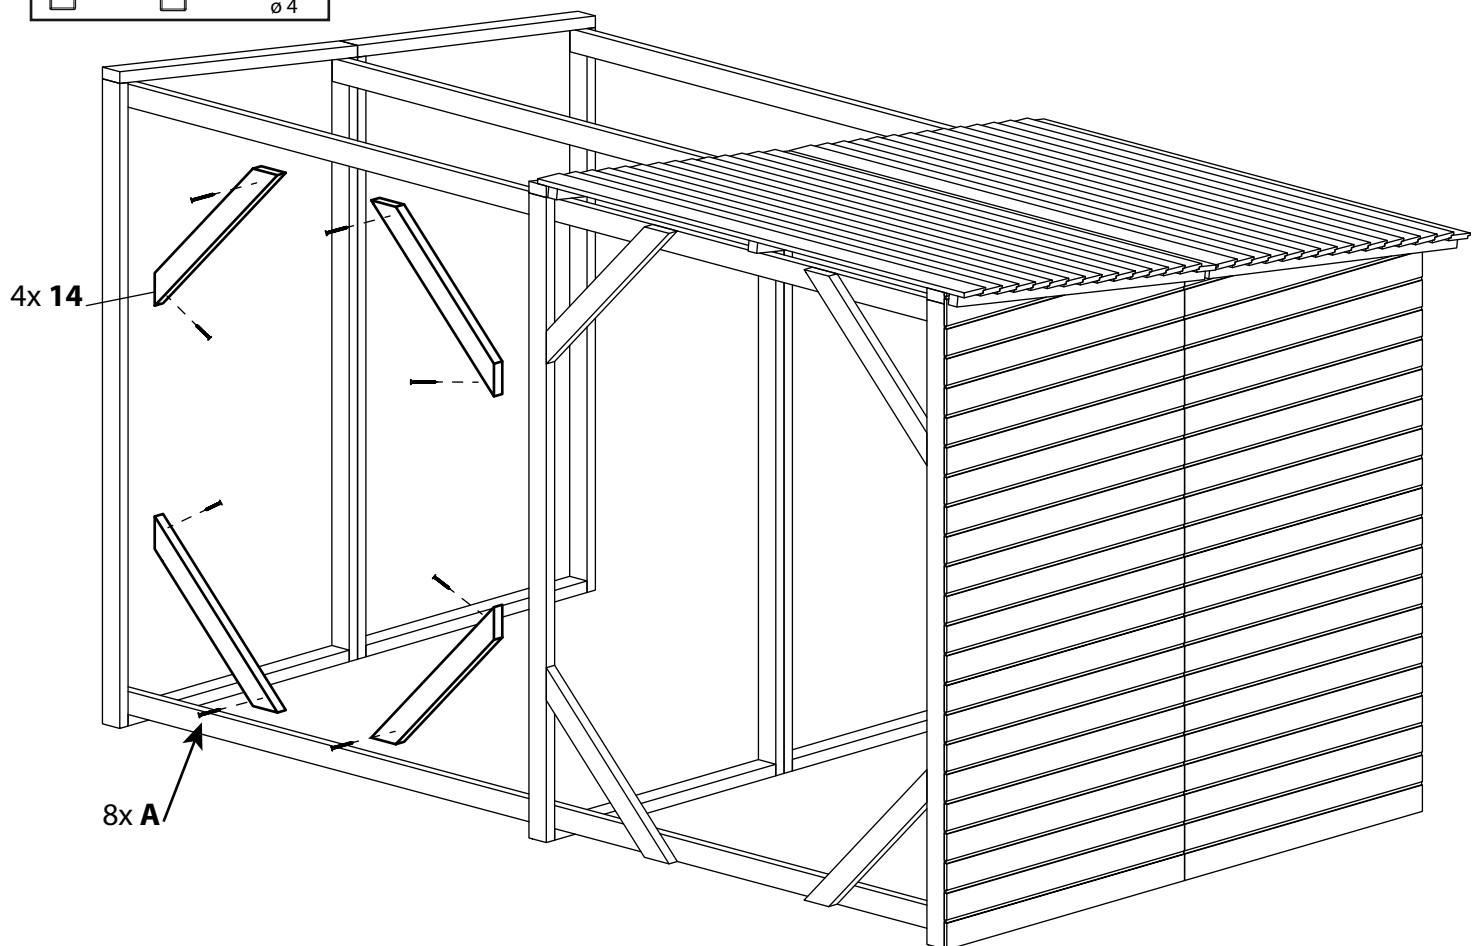

XXL

jardipolys
jardipolys.com

Abri-bûches

Réf 0100201

1		1740/1860x1000x80	x2
2		1860/1990x1000x80	x2
3		1860/1740x1000x80	x1
4		1990/1860x1000x80	x1
5		1990/1860x1000x80	x1
6		1860/1740x1000x80	x1
7		1640x68x35	x8

8		1720x1078x69	x6
9		1720x68x35	x4
10		1720x45x16	x3
11		1720x90x16	x3
12		1120x16x90	x2
13		1120/1100x90x16	x2
14		700x68x35	x12
A		Ø4x55	x150

3.

4x 14

8x A

4.

12x A

2x 8

9.