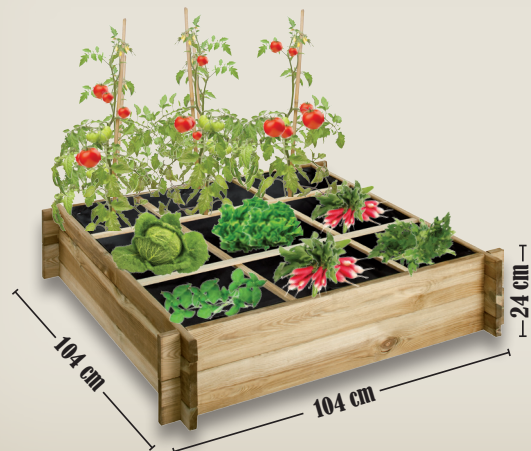

# MON CARRÉ POTAGER 'CARDON 90'

104 x 104 x 24 cm

Since  
1847

**BURGER**  
www.burger.fr