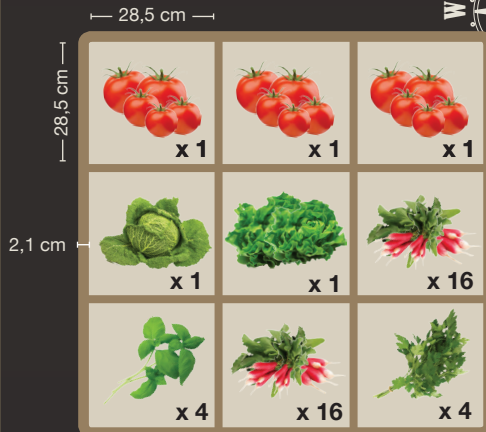

SUGGESTIONS

SUGERENCIAS • SUGESTÕES • SUGGERIMENTI •
SUGGESTIES • SUGGESTIONS

Demander conseil à votre revendeur sur les plantations saisonnières
Pida consejo a su vendedor sobre las plantaciones temporales
Consulte o revendedor relativamente às plantações sazonais
Chiedete consiglio al vostro rivenditore sulle piante stagionali
Vraag uw detailhandelaar om raad over seizoensplanten
Ask your dealer for advice on seasonal planting

Pin traité autoclave, vendu en kit

Pino tratado autoclave, vendido en kit
Pinho tratado em autoclave, vendido em kit
Pino trattato in autoclave, venduto in kit
Dennenhout behandeld in autoclaaf, verkocht in kit
Pressure-impregnated pine, sold in kit form

162 L

Géotextile fourni

Geotextil umistrado
Geotêxtil fornecido
Geotessile fornito
Geotextiel bijgeleverd
Geotextile provided

Réf. 0100959

PRATIQUE

MONTAGE RAPIDE

RÁPIDO DE MONTAR
PRÁTICO MONTAGEM RÁPIDA
PRATICO MONTAGGIO RAPIDO
HANDIG SNELLE MONTAGE
PRACTICAL QUICK ASSEMBLY

OPTIMAL

ENCOMBREMENT REDUIT

DIMENSIONES TOTALES REDUCIDAS ÓPTIMAS
OPTIMIZADO DIMENSÕES REDUZIDAS
IMPORTANTE INGOMBRO RIDOTTO
OPTIMAAL BEPERKTE PLAATSINNAME
COMPACT SPACE SAVING

EPURÉ

& ROBUSTE

DEPURADO Y ROBUSTO
SOFISTICADO E ROBUSTO
PURO E ROBUSTO
STRAK & STERK
ELEGANT & STURDY