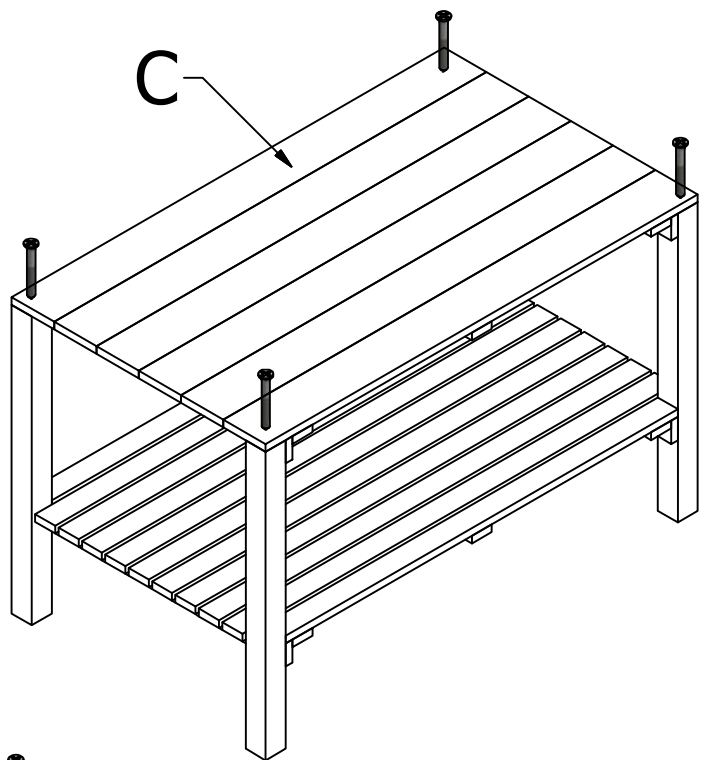

Carré potager KÜB

60x100xH80 cm

REF. 1136

N°	PCS	IMAGE
A	2	
B	1	
C	1	
D	6	
E	2	
F	2	
G	1	
H	3	
I	20	4,5x45 
II	14	4,5x35 
III	3	3,0x16 
IV	1	Géotextile 

II - 4,0x35 #4 

II - 4,0x35 #4 

I - 4,0x45 #12 

I - 4,0x45 #8 

II - 4,0x35 #6 

III - 3,0x16 #3 

IV - géotextile #1 