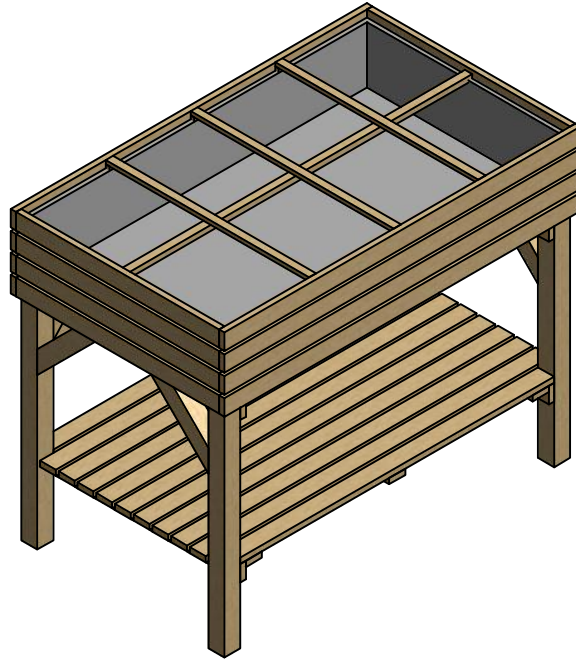

Carré potager KÜB

60x100xH80 cm

REF. 1136

N°	PCS	IMAGE
A	2	
B	1	
C	1	
D	6	
E	2	
F	2	
G	1	
H	3	
I	20	4,5x45 
II	14	4,5x35 
III	3	3,0x16 
IV	1	Géotextile 

II - 4,0x35 #4 

II - 4,0x35 #4 

I - 4,0x45 #12 

I - 4,0x45 #8 

II - 4,0x35 #6 

III - 3,0x16 #3 

IV - géotextile #1 