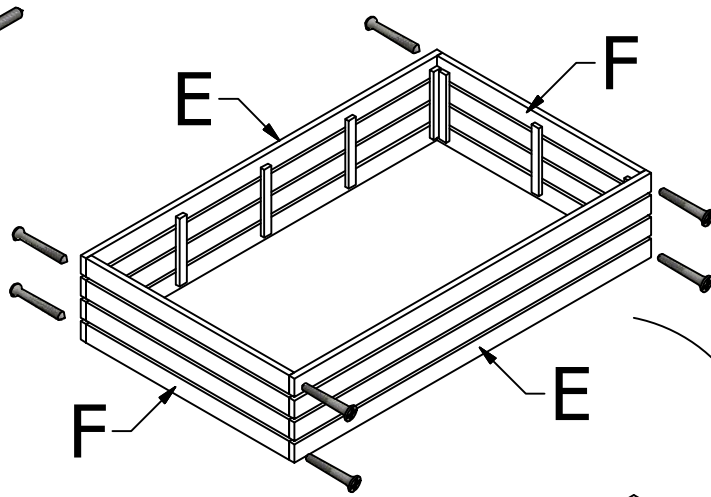

Carré potager KÜB

60x100xH80 cm

REF. 1136

N°	PCS	IMAGE
A	2	
B	1	
C	1	
D	6	
E	2	
F	2	
G	1	
H	3	
I	20	4,5x45 
II	14	4,5x35 
III	3	3,0x16 
IV	1	Géotextile 

II - 4,0x35 #4 

II - 4,0x35 #4 

I - 4,0x45 #12 

I - 4,0x45 #8 

II - 4,0x35 #6 

III - 3,0x16 #3 

IV - géotextile #1 