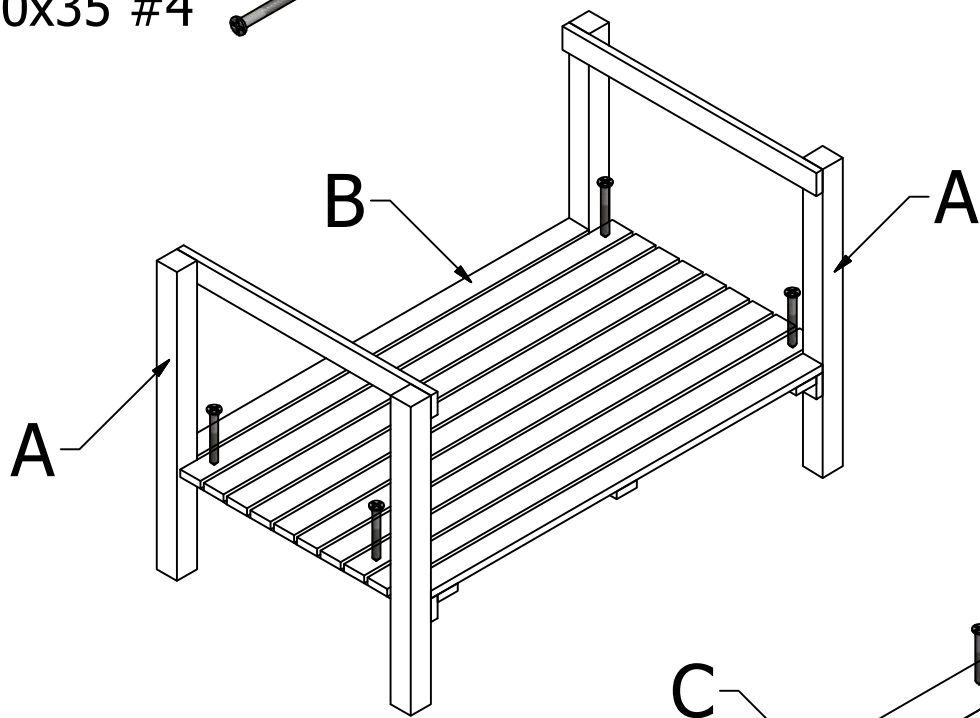

Carré potager KÜB

60x100xH80 cm

REF. 1136

N°	PCS	IMAGE
A	2	
B	1	
C	1	
D	6	
E	2	
F	2	
G	1	
H	3	
I	20	4,5x45 
II	14	4,5x35 
III	3	3,0x16 
IV	1	Géotextile 

II - 4,0x35 #4 

II - 4,0x35 #4 

I - 4,0x45 #12 

I - 4,0x45 #8 

II - 4,0x35 #6 

III - 3,0x16 #3 

IV - géotextile #1 