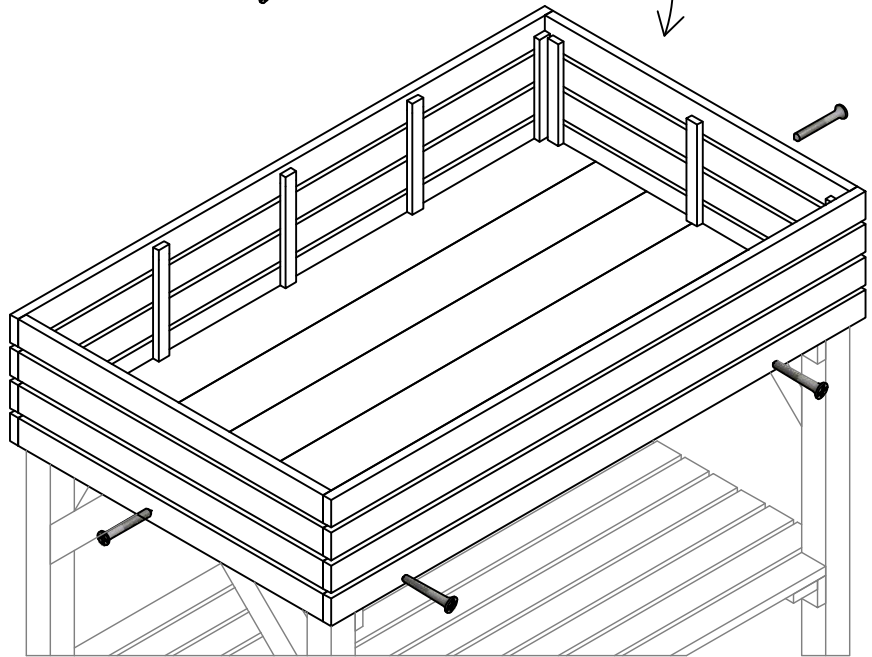

Carré potager KÜB

60x100xH80 cm

REF. 1136

N°	PCS	IMAGE
A	2	
B	1	
C	1	
D	6	
E	2	
F	2	
G	1	
H	3	
I	20	4,5x45 
II	14	4,5x35 
III	3	3,0x16 
IV	1	Géotextile 

II - 4,0x35 #4 

II - 4,0x35 #4 

I - 4,0x45 #12 

I - 4,0x45 #8 

II - 4,0x35 #6 

III - 3,0x16 #3 

IV - géotextile #1 