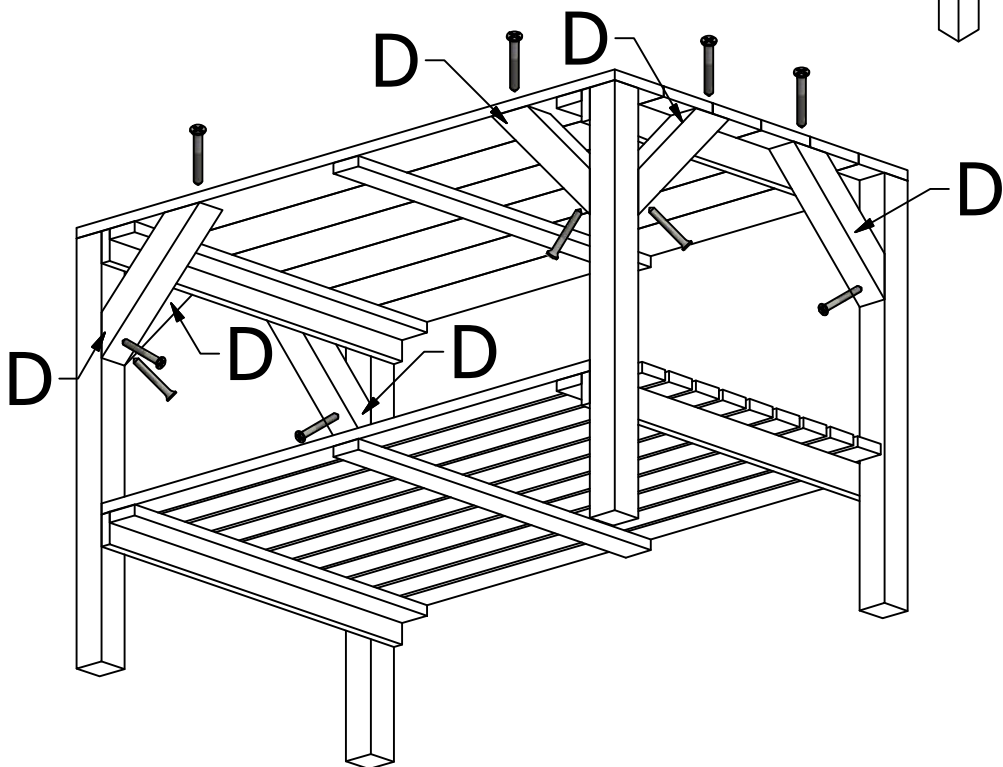

Carré potager KÜB

60x100xH80 cm

REF. 1136

N°	PCS	IMAGE
A	2	
B	1	
C	1	
D	6	
E	2	
F	2	
G	1	
H	3	
I	20	4,5x45 
II	14	4,5x35 
III	3	3,0x16 
IV	1	Géotextile 

II - 4,0x35 #4 

II - 4,0x35 #4 

I - 4,0x45 #12 

I - 4,0x45 #8 

II - 4,0x35 #6 

III - 3,0x16 #3 

IV - géotextile #1 