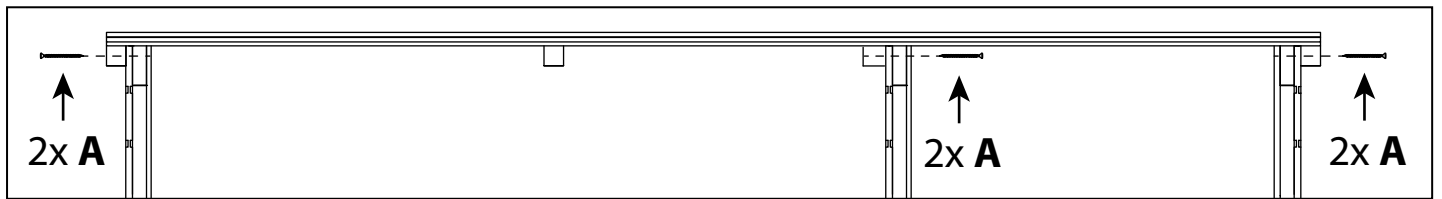

SPLIT

jardipolys
jardipolys.com

Abris bûche

Réf 445

1		45x500x1800 mm	x2	8		15x90x2170 mm	x2
2		45x500x1800 mm	x1	9		15x90x805 mm	x2
3		60x780x2170mm	x1	A		Ø4x70 mm	x20
4		35x70x710 mm	x1	B		Ø4x55 mm	x24
5		35x70x1365 mm	x1				
6		35x70x550 mm	x3				
7		45x490x715 mm	x2				