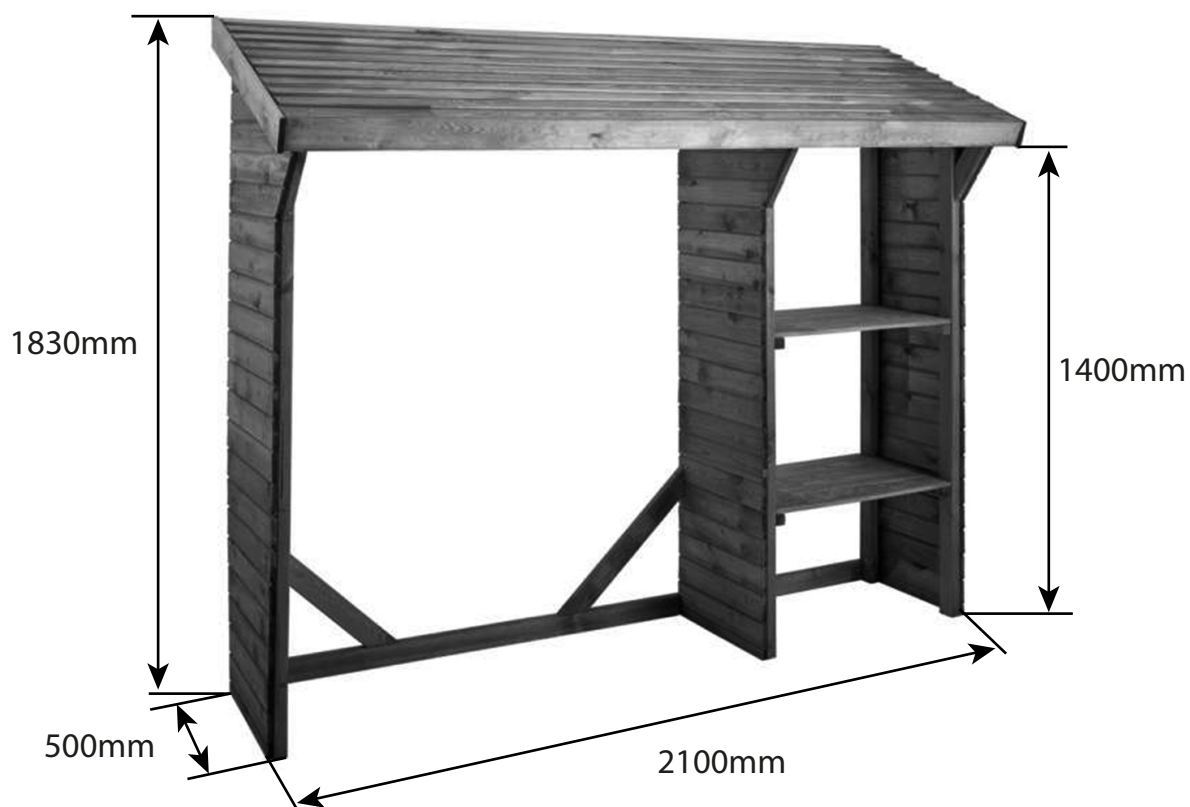

SPLIT

jardipolys
jardipolys.com

Abris bûche

Réf 445

1		45x500x1800 mm	x2	8		15x90x2170 mm	x2
2		45x500x1800 mm	x1	9		15x90x805 mm	x2
3		60x780x2170mm	x1	A		Ø4x70 mm	x20
4		35x70x710 mm	x1	B		Ø4x55 mm	x24
5		35x70x1365 mm	x1				
6		35x70x550 mm	x3				
7		45x490x715 mm	x2				