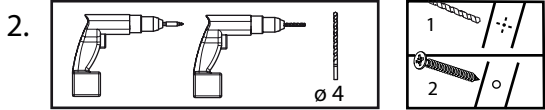

SPLIT

jardipolys
jardipolys.com

Abris bûche

Réf 445

1		45x500x1800 mm	x2	8		15x90x2170 mm	x2
2		45x500x1800 mm	x1	9		15x90x805 mm	x2
3		60x780x2170mm	x1	A		Ø4x70 mm	x20
4		35x70x710 mm	x1	B		Ø4x55 mm	x24
5		35x70x1365 mm	x1				
6		35x70x550 mm	x3				
7		45x490x715 mm	x2				