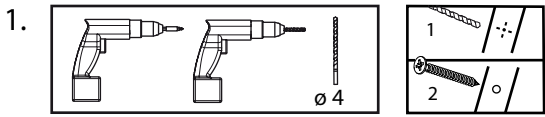

SPLIT

jardipolys
jardipolys.com

Abris bûche

Réf 445

1		45x500x1800 mm	x2	8		15x90x2170 mm	x2
2		45x500x1800 mm	x1	9		15x90x805 mm	x2
3		60x780x2170mm	x1	A		Ø4x70 mm	x20
4		35x70x710 mm	x1	B		Ø4x55 mm	x24
5		35x70x1365 mm	x1				
6		35x70x550 mm	x3				
7		45x490x715 mm	x2				