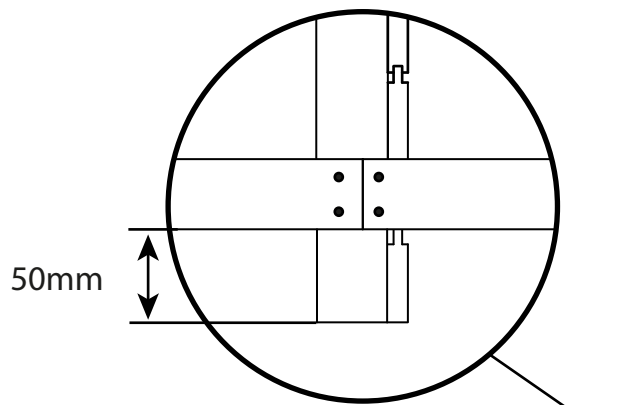

SPLIT

jardipolys
jardipolys.com

Abris bûche

Réf 445

1		45x500x1800 mm	x2	8		15x90x2170 mm	x2
2		45x500x1800 mm	x1	9		15x90x805 mm	x2
3		60x780x2170mm	x1	A		Ø4x70 mm	x20
4		35x70x710 mm	x1	B		Ø4x55 mm	x24
5		35x70x1365 mm	x1				
6		35x70x550 mm	x3				
7		45x490x715 mm	x2				

3.

4.