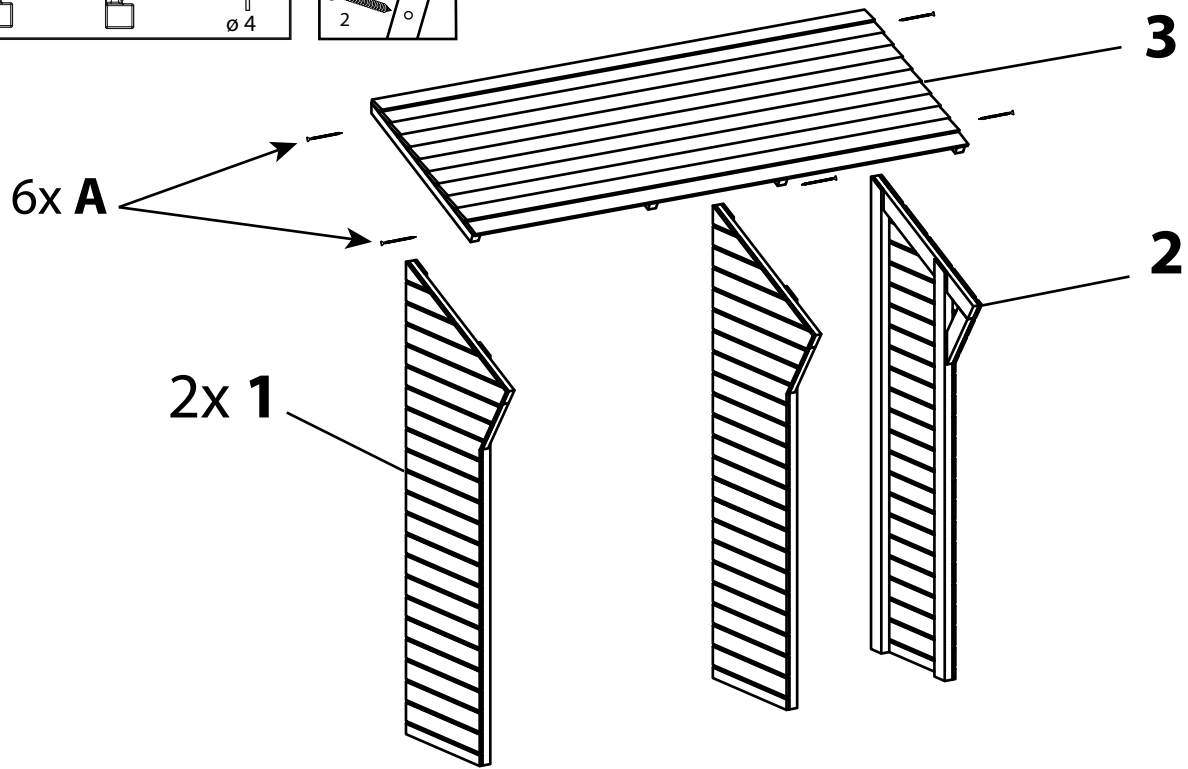

SPLIT

jardipolys
jardipolys.com

Abris bûche

Réf 445

1		45x500x1800 mm	x2	8		15x90x2170 mm	x2
2		45x500x1800 mm	x1	9		15x90x805 mm	x2
3		60x780x2170mm	x1	A		Ø4x70 mm	x20
4		35x70x710 mm	x1	B		Ø4x55 mm	x24
5		35x70x1365 mm	x1				
6		35x70x550 mm	x3				
7		45x490x715 mm	x2				

3.

4.