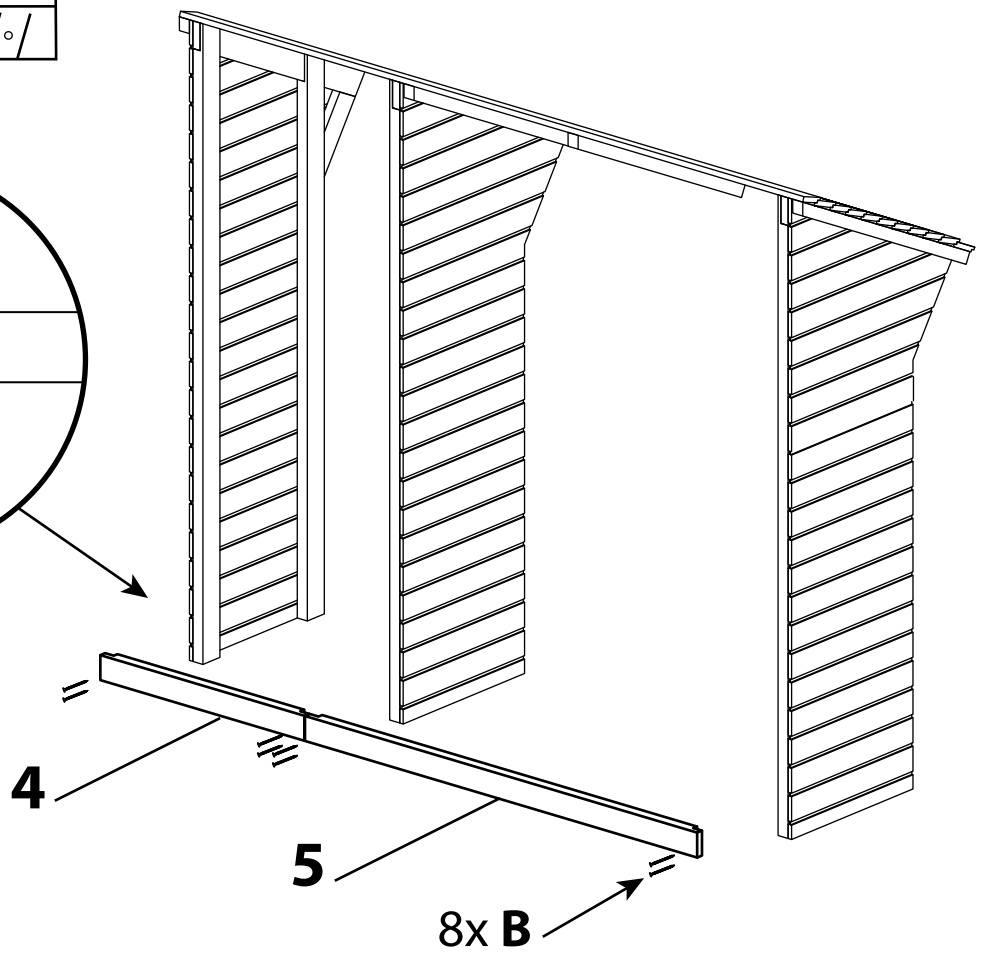

SPLIT

jardipolys
jardipolys.com

Abris bûche

Réf 445

1		45x500x1800 mm	x2	8		15x90x2170 mm	x2
2		45x500x1800 mm	x1	9		15x90x805 mm	x2
3		60x780x2170mm	x1	A		Ø4x70 mm	x20
4		35x70x710 mm	x1	B		Ø4x55 mm	x24
5		35x70x1365 mm	x1				
6		35x70x550 mm	x3				
7		45x490x715 mm	x2				