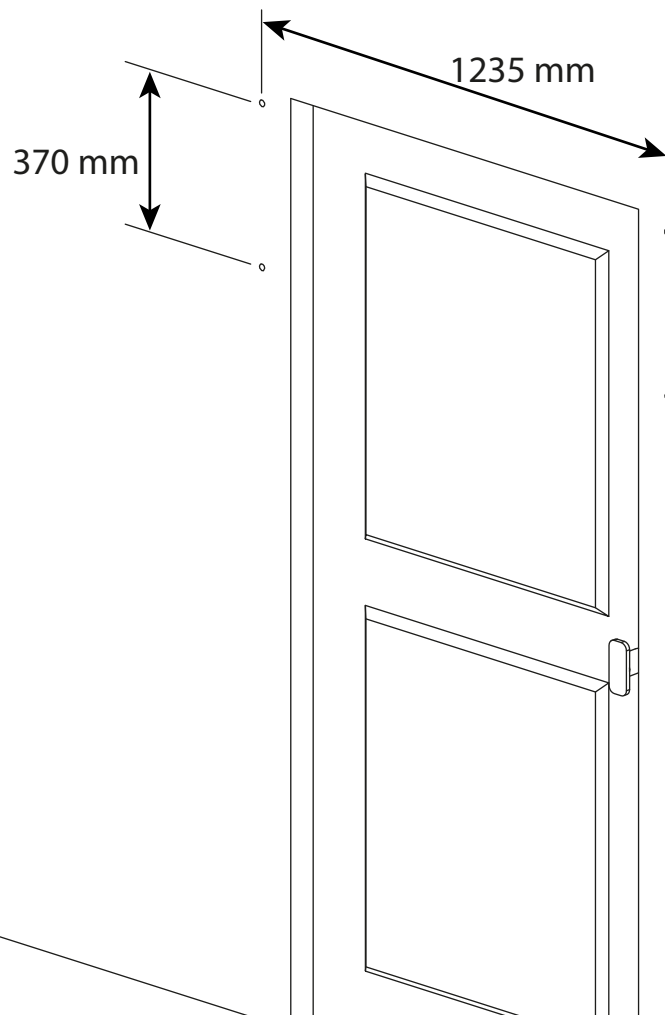

4D

jardipolys
jardipolys.com

Auvent

Réf 1168

1		65x65x653 mm	x2	A		Ø5x50 mm	x6
2		65x65x724 mm	x2	B		Ø4.5x45 mm	x4
3		65x65x724 mm	x1	C		Ø4.5x35 mm	x9
4		65x65x724 mm	x1				
5		21x40x1208 mm	x1				
6		20x102x1300 mm	x1	 			
7		4x727x1300 mm	x1				