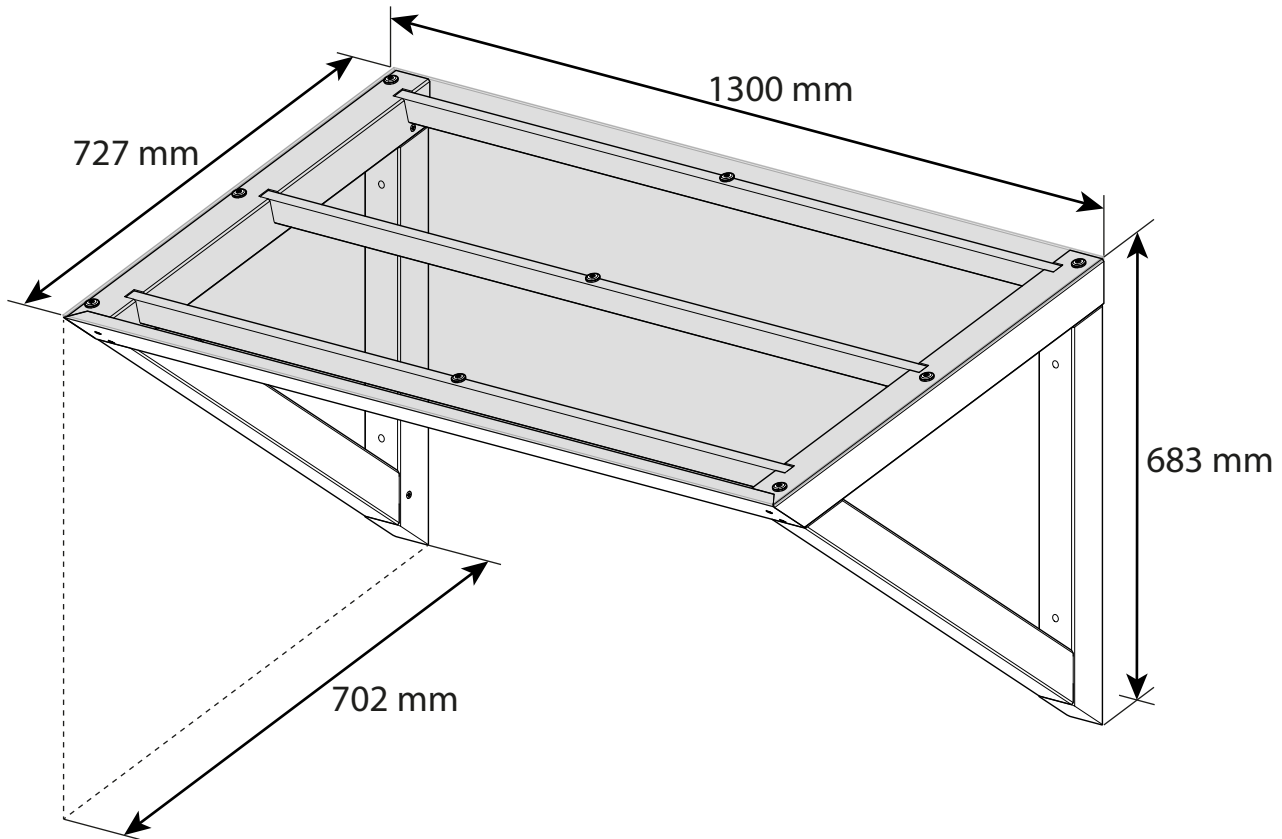

4D

jardipolys
jardipolys.com

Auvent

Réf 1168

1		65x65x653 mm	x2	A		Ø5x50 mm	x6
2		65x65x724 mm	x2	B		Ø4.5x45 mm	x4
3		65x65x724 mm	x1	C		Ø4.5x35 mm	x9
4		65x65x724 mm	x1				
5		21x40x1208 mm	x1				
6		20x102x1300 mm	x1	 			
7		4x727x1300 mm	x1				