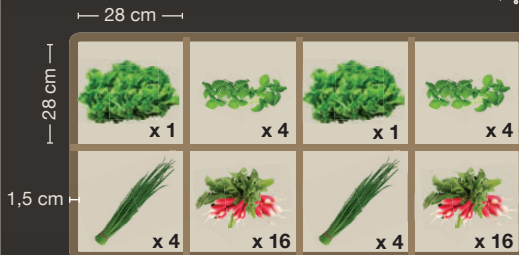

MON CARRÉ POTAGER 'GARIGUETTE'

120 x 60 x 87 cm

Since
1847

BURGER
www.burger.fr

SUGGESTIONS

SUGERENCIAS • SUGESTÕES • SUGGERIMENTI •
SUGGESTIES • SUGGESTIONS

RANGEMENT

ETAGERE